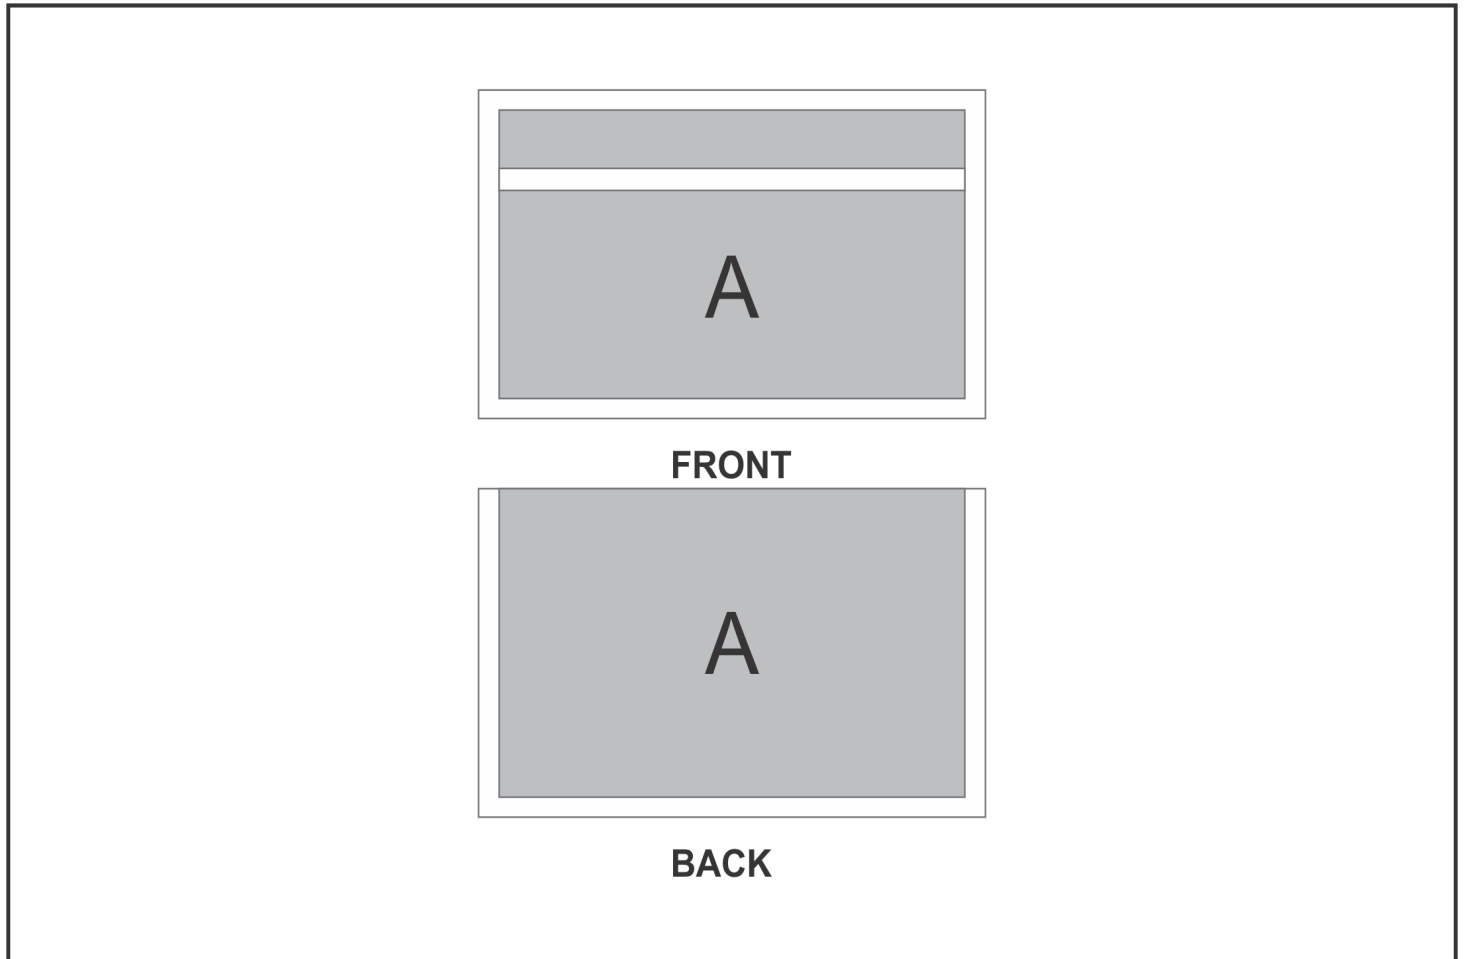

BC-HP-38-G

Hoppla Access Wallet

Need to know:

Includes 1-Position Sublimation (setup fees apply)

- Please Note: We cannot guarantee 100% logo Alignment on all Brandable Panels.

Branding Options:

Position	Branding Method (Branding Code)	No. of Colours	Dimension
A	Custom Sublimation A (CPSUB-A)	Full Colour	127mm wide x 187mm high